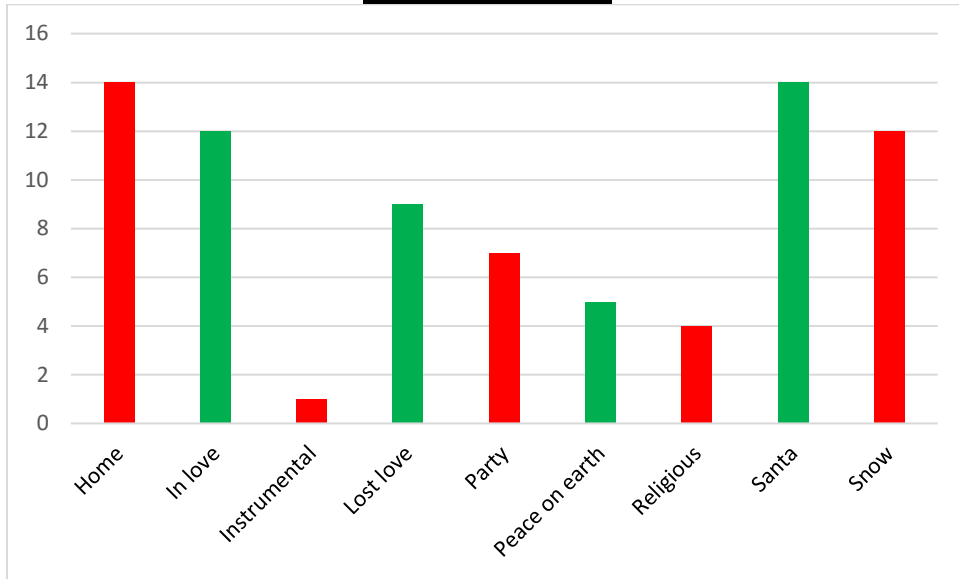

Data charts

LYRIC THEMES